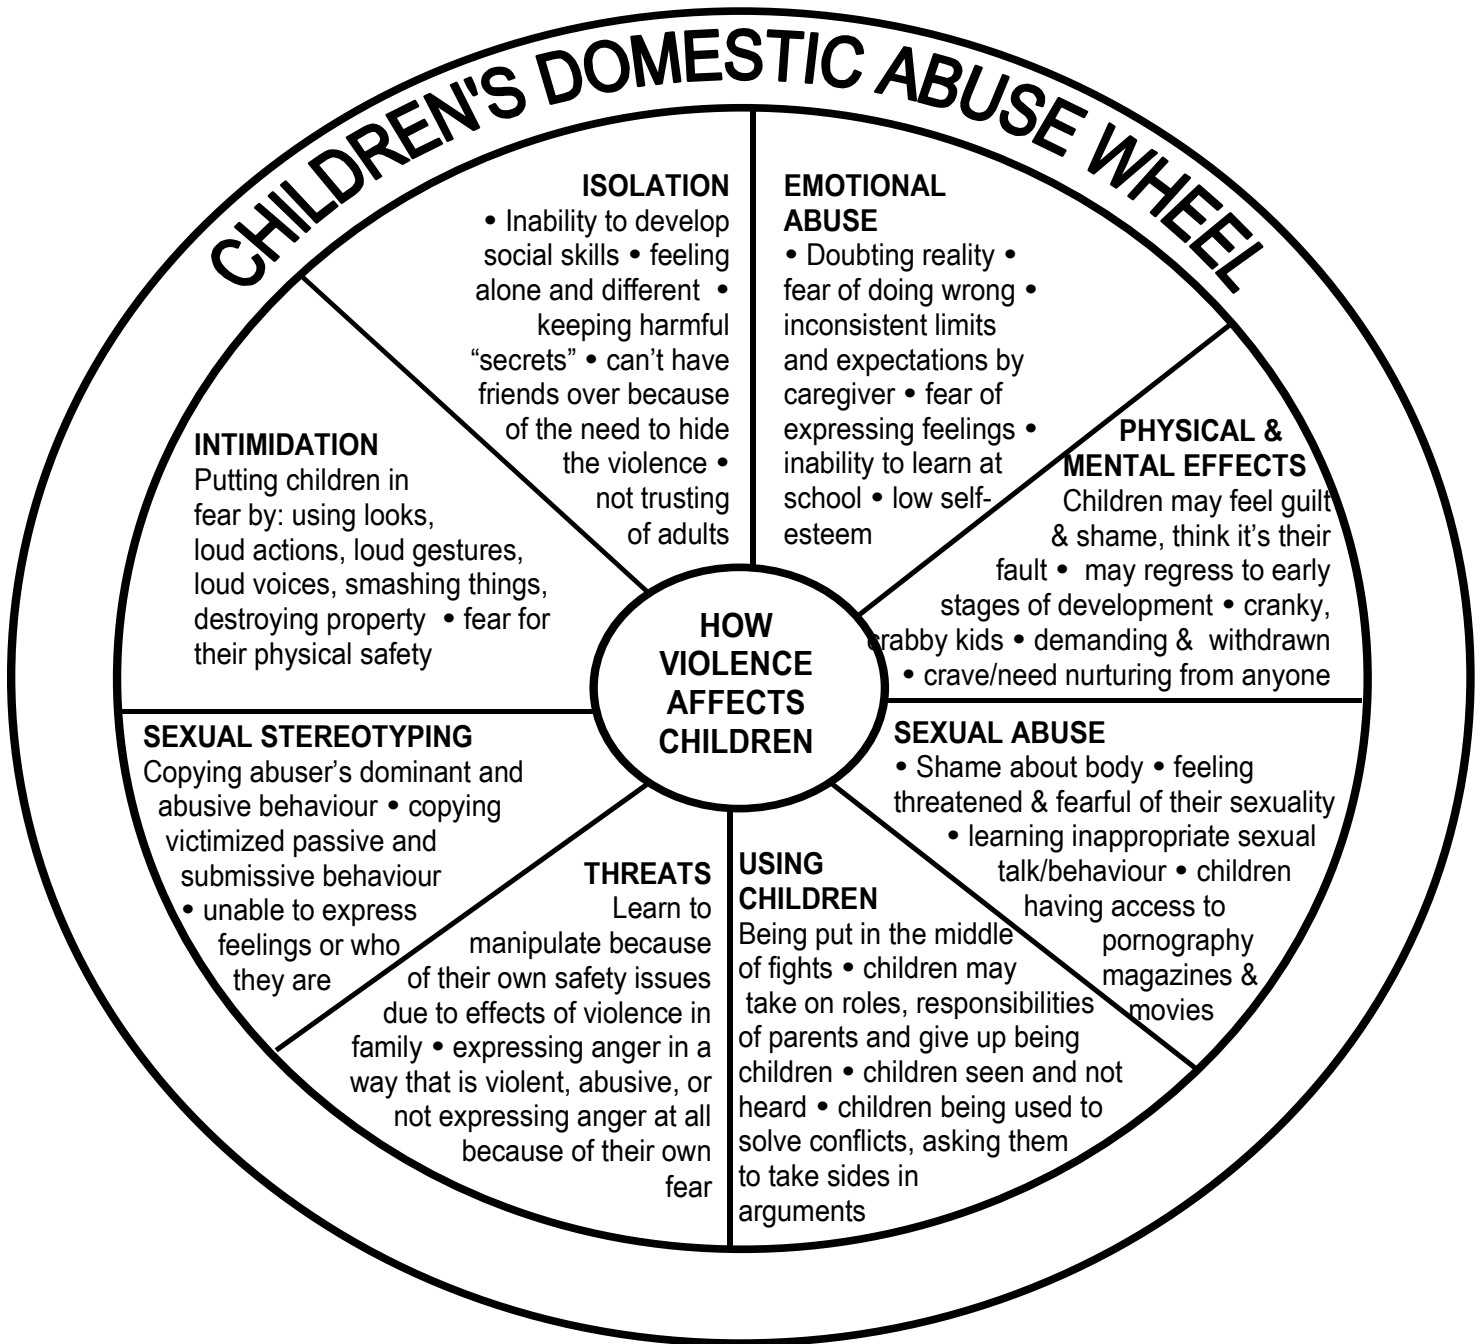

Children’s Domestic Abuse Wheel

After Duluth